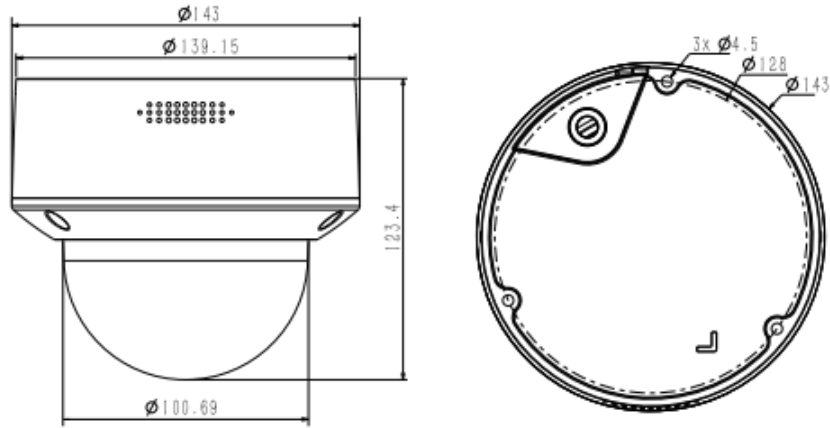

## SPECIFICATIONS

<b>Camera</b>	
Image Sensor	1/2.8"CMOS
Min. Illumination	Color:0.002Lux@(F1.6,AGC ON),B/W:0Lux with IR
Shutter Time	1s-1/100000s
Day&Night	IR-cut filter with auto switch (ICR)
WDR	120dB
S/N	>42dB
Angle Adjustment	0-345°;0-90°;0-350°
<b>Lens</b>	
Lens Type	Motorized
Focal Length	2.7-13.5mm
Lens Mount	Φ14
Aperture Range	F1.6,Fixed
Field of View	96.4°-31.4°(H);53.5°-17.7°(V);110.3°-36°(D)
DORI Distance	Detect:38.5m-165.5m Observe:15m-65.5m Recognize:7.5m-33m Identify:3.5m-16.5m
<b>Illuminator</b>	
IR LEDs	18
IR Distance	50m
Wavelength	850nm
White LEDs	N/A
Whitelight Distance	N/A
<b>Compression Standard</b>	
Video Compression	S+265/H.265/H.264B/H.264M/H.264H/Motion JPEG
Video Bit Rate	32k-8Mbps
Audio Compression	G.711A/G.711U/ADPCM_D/AAC_LC
Audio Sampling Rate	8kHz/32kHz/48kHz

## DIMENSIONS (Unit: mm)